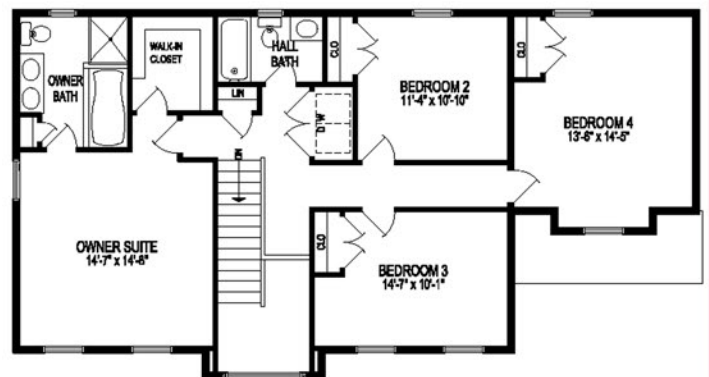

First Floor Plan

Rendering may show features that vary from the standard plan.

Second Floor Plan

Lincoln

This stately 4 bedroom, 2.5 bath, center hall colonial is truly a classic. It boasts an elegant two story foyer, oversized owners suite and an easy flow floor plan that is perfect for entertaining your family and friends.

- 4 Bedrooms
- 2.5 Bathrooms
- 2 Car Garage
- Oversized Owners Suite
- Formal Dining Room
- Generous Kitchen
- Spacious Closets
- 2nd Floor Laundry
- 9' First Floor Ceilings